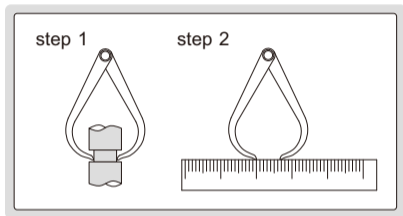

OUTSIDE CALIPERS

- Made of carbon steel

Code	Size (L)	Range (W)	h
7241-150	150mm	0-150mm	2mm
7241-200	200mm	0-200mm	3mm
7241-300	300mm	0-300mm	3mm

7241-150